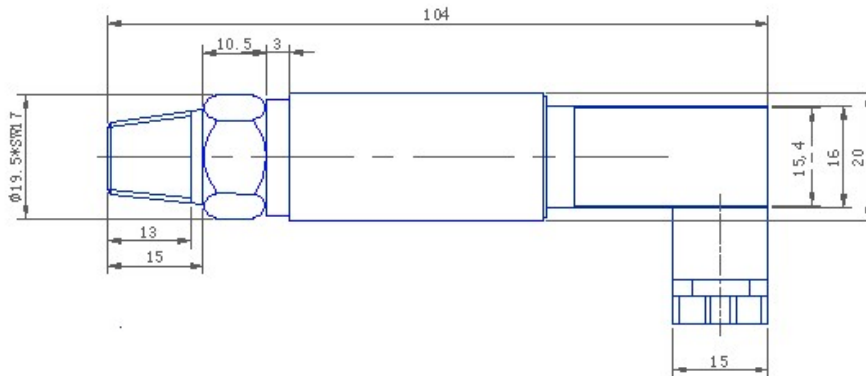

Electrical Connections

Electrical Connection	2 Wire(4-20mA)			3 Wire(0-5V,0.5-4.5V)		
Hirschman	Pin	Funcion	Color	Pin	Funcion	Color
	1	Supply V+	Red	1	Supply V+	Red
	2	Output	Black	2	Com	Black
	3	---	---	3	Output	White
M12-4 Pin	Pin	Funcion	Color	Pin	Funcion	Color
	1	Supply V+	Red	1	Supply V+	Red
	2	---	---	2	Output +	White
	3	Output	Blue	3	Com	Blue
	4	---	---	4	---	---
3-pin Packard	Pin	Funcion	Color	Pin	Funcion	Color
	A	Output	---	A	Com	---
	B	Supply V+	---	B	Supply V+	---
	C			C	Output +	---

Drawings

Ordering Guide

Model	Pressure Range	Power Supply	Output Signal	Pressure Port	Electric Connection	Accuracy	Other
SS304	---	---	---	---	---	---	---
Example: SS304-10Mpa- 24V 0-5V 1/4NPT 9.4mini DIN 0.25							

Ninghai Sendo International Trading Co.,Ltd

NO.62,Xinghai Road,Yuelong Street,315600 Ninghai,China

Phone:+86-13616574884 Fax:+86-574-88410716

E-mail: cain.chen@sendo-sensor.com

www.sendo-sensor.com